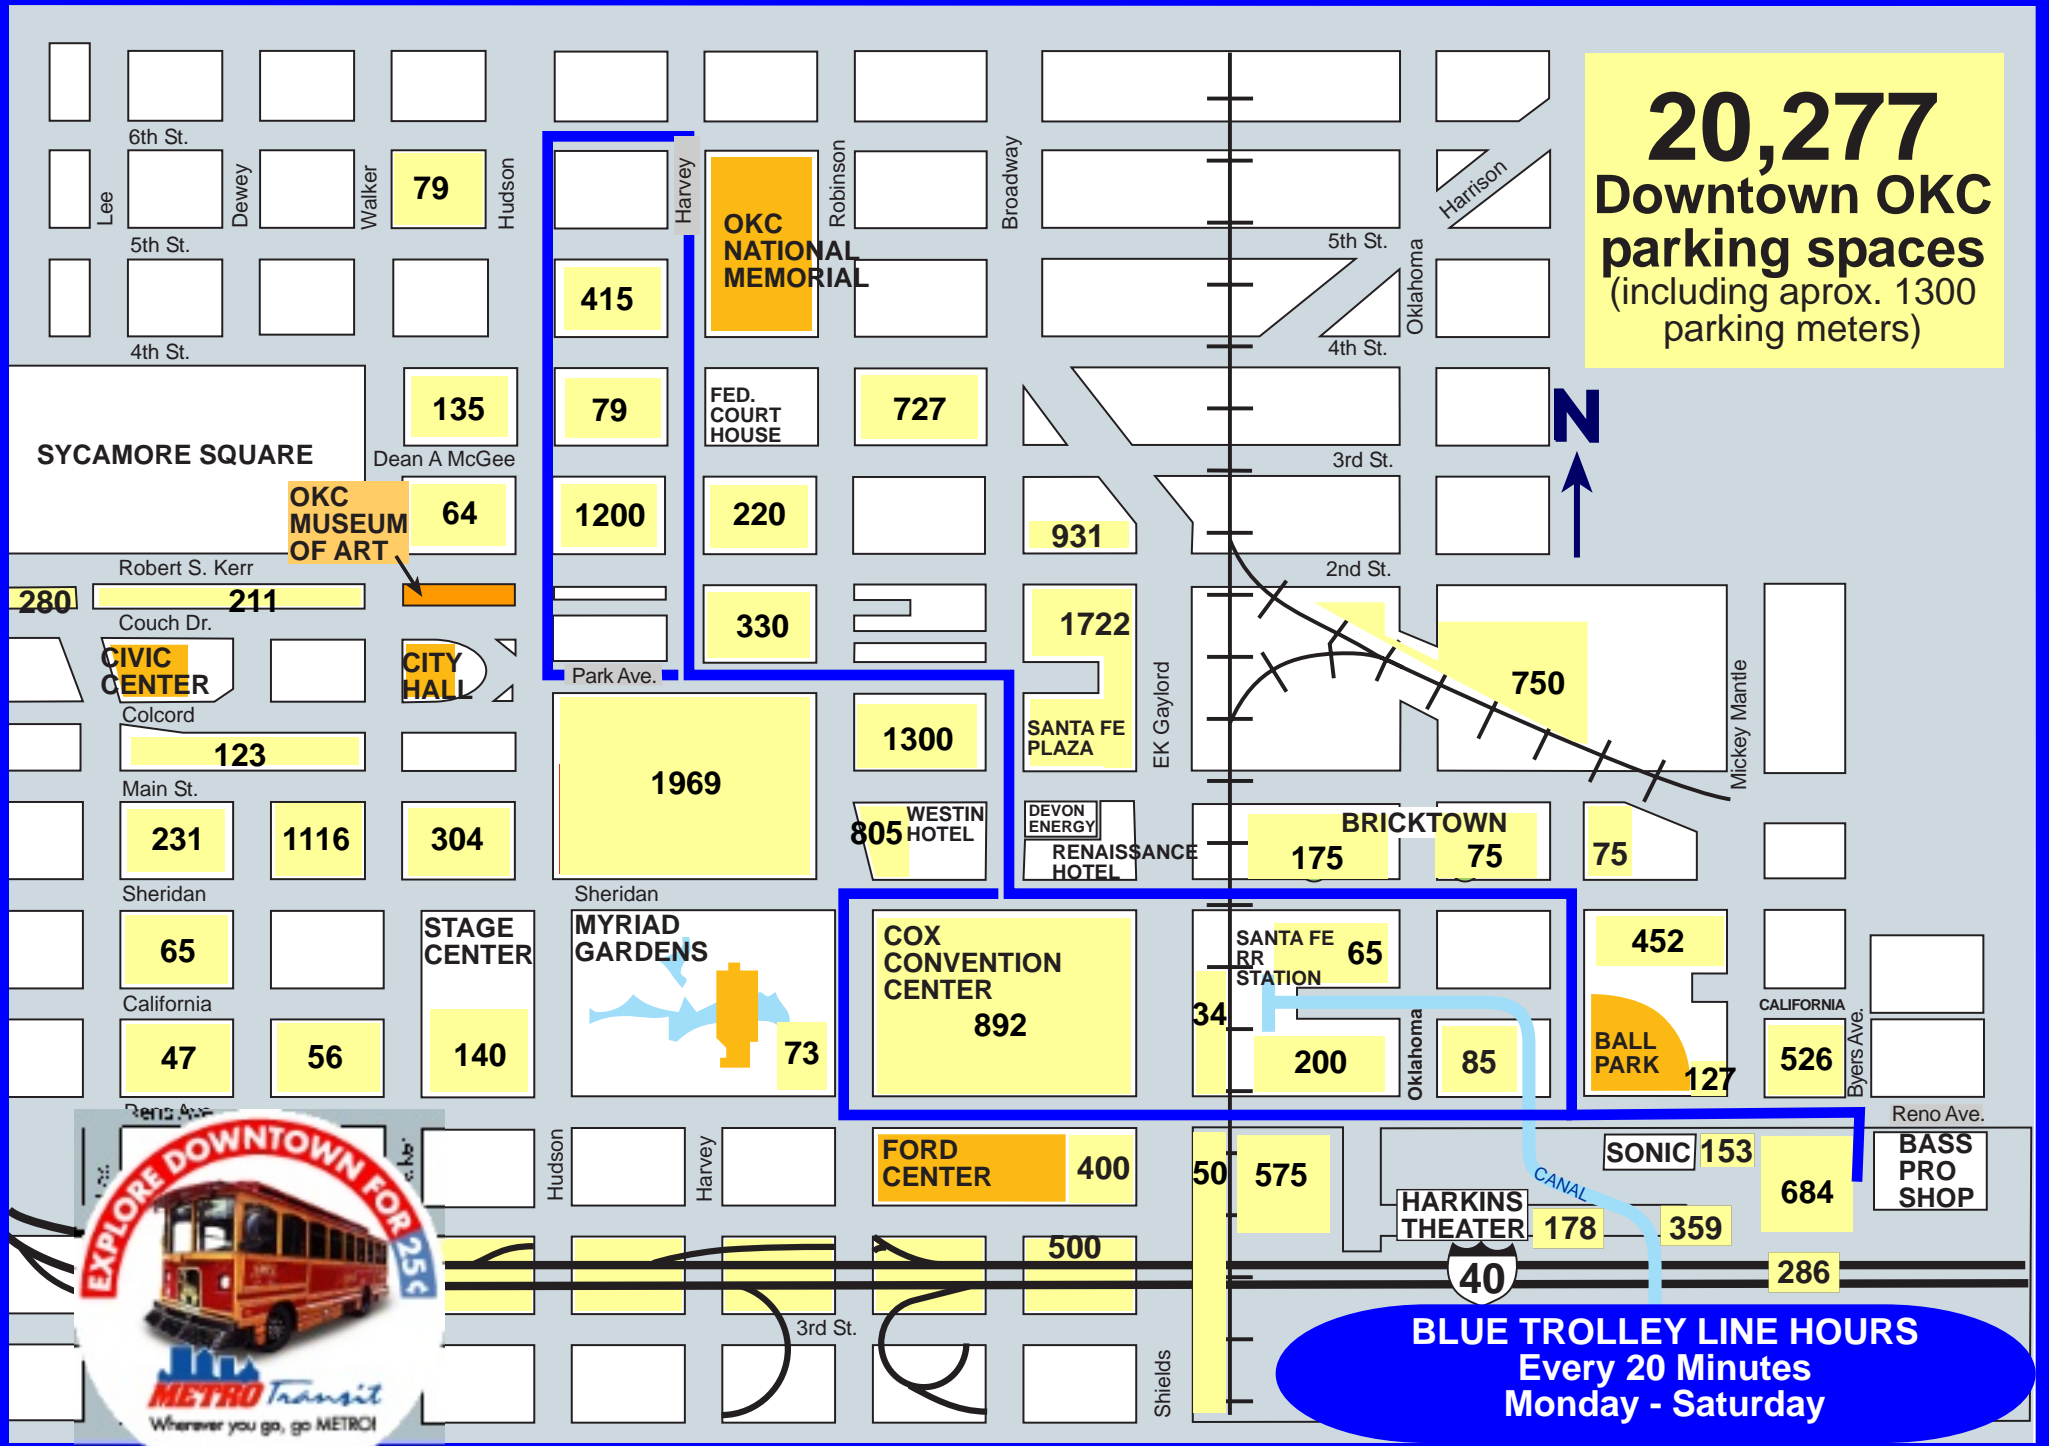

Downtown Parking and Transportation

20,277
Downtown OKC
parking spaces
(including aprox. 1300
parking meters)

BLUE TROLLEY LINE HOURS
Every 20 Minutes
Monday - Saturday